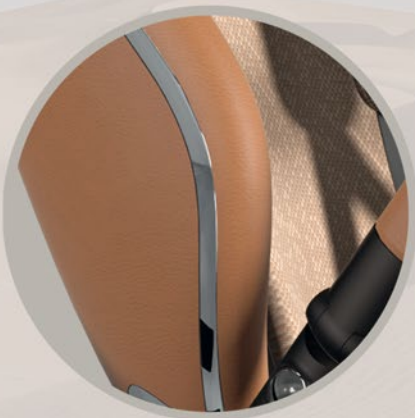

Lightweight

Easy to Clean

Soft Touch

ICTI
ethical toy
program

FOCUSING ON ELEGANCE

Clean and sophisticated with chrome details and a chic, leather look finish, **mima creo** redefines contemporary pushchairs with eco-conscious materials.