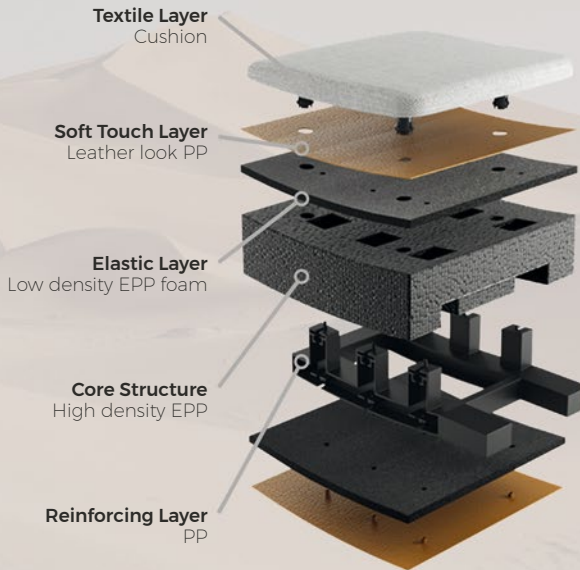

OPTIMUM & RESPONSIBLE DESIGN

Innovative, recyclable materials used for the first time in the stroller industry.

The highlight is the multi-layered PHS system, with a leather finish that rivals genuine leather used in luxury car furnishings.

It's aesthetically pleasing, recyclable, durable, and lightweight, reflecting our commitment to responsible design.