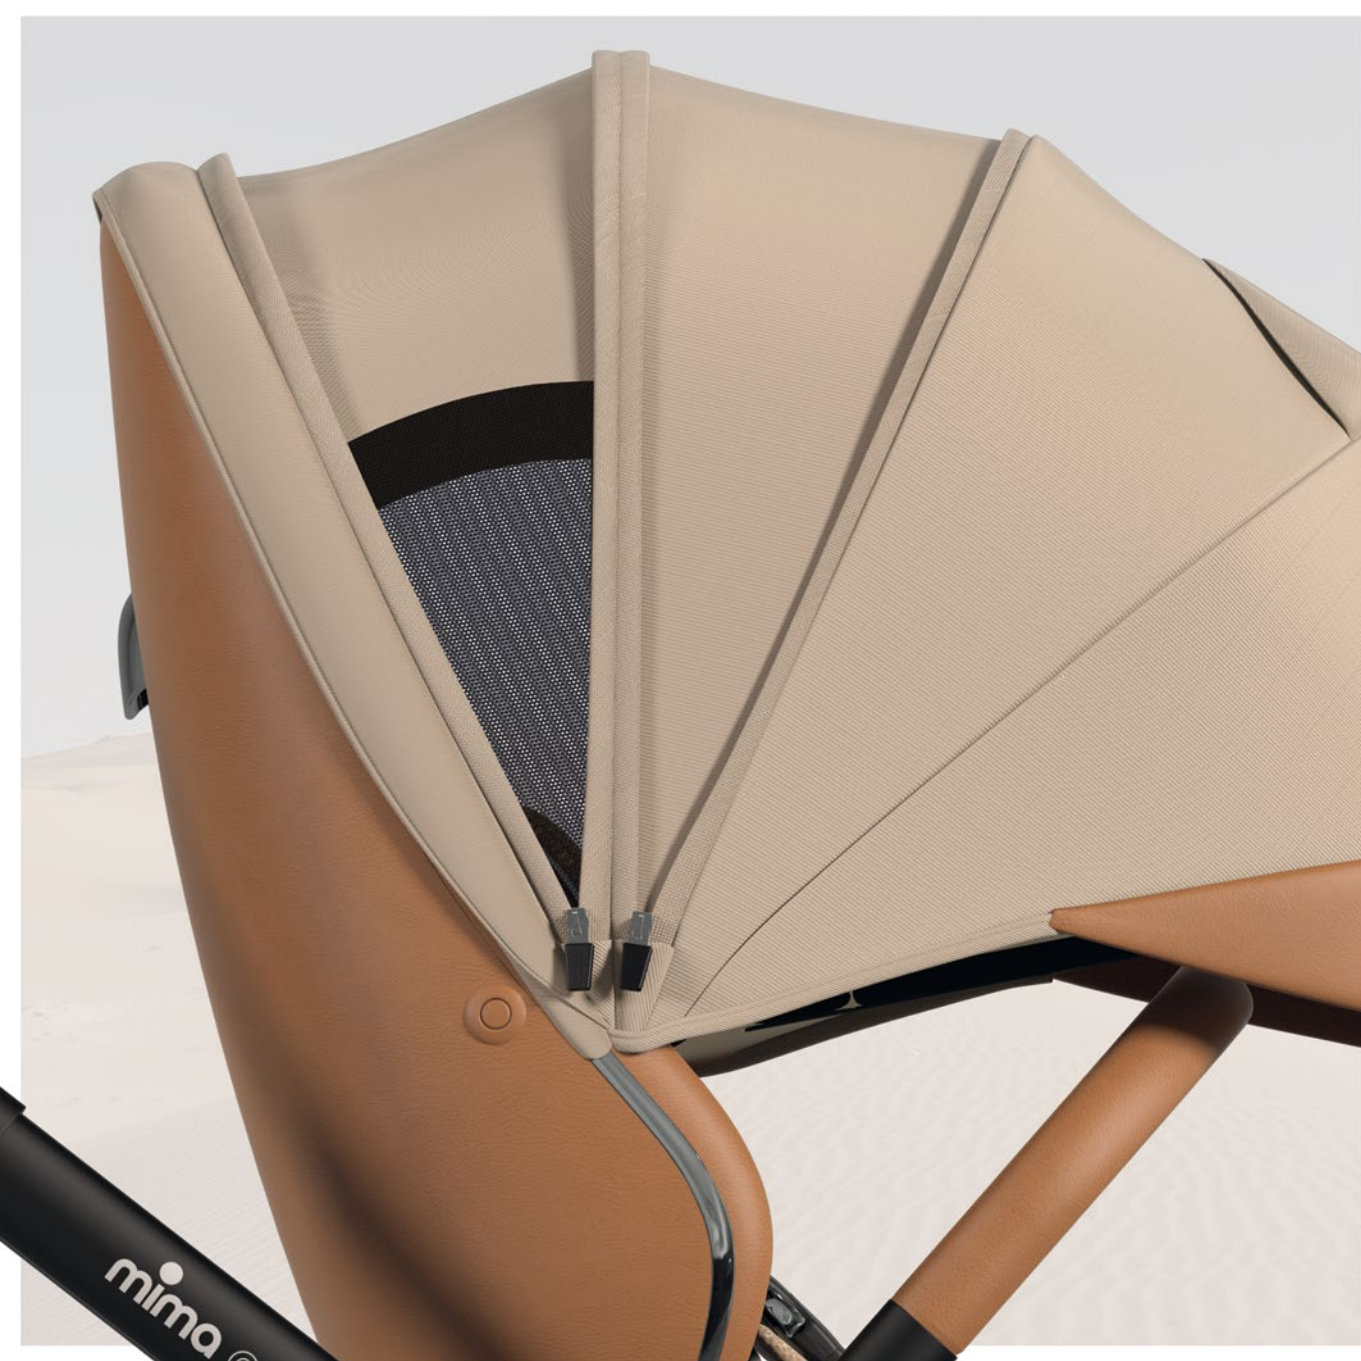

mima CREO

mima

HARMONY AND DYNAMICS

Effortless fold-automatic folding

Achieve a compact fold with the flick of a wrist. The automatic folding seat unit snaps shut in mere seconds.

A FULLY FLAT RECLINE

Perfect for comfortably snoozing on the go.

Footrest adjustment is an easy to use, one-hand operation.

mimo creó

mima

EXTENDABLE CANOPY FOR PARTIAL OR FULL SHADE

With UV 50+ fabric, ventilation flap and peek-a-boo window.

LARGE BASKET WITH MAGNETIC BASKET COVER

it's easy to access, and
with the basket cover open,
it create more space.

**EXCELLENT
MANEUVERABILITY, WITH
CHROME CAPS
FOR ADDED PIZZAZZ**

WHEELS

Fix straight or choose 360° swivel mode.

WHAT'S INCLUDED

Chassis & basket cover
(with 2 front and 2 rear wheels)

Seat
(with canopy and seatpad)

Raincover

KEY FEATURES

- Patented harness regulation and magnetic harness buckle providing ease-of-use while keeping baby exceptionally safe
- Designed for children from birth with the purchase of the **creo** carrycot
- Seat unit suitable for children weighing up to 22 kg
- Ample storage basket
- “One-hand” adjustable footrest for optimum comfort
- Effortless compact fold for enhanced convenience
- EVA puncture-proof wheels ensuring a smooth ride
- Flexible seat orientation, enabling exploration or parent-facing interaction
- Foldable handlebar with a sophisticated telescopic system
- UV 50+ canopy fabric, providing superior sun protection